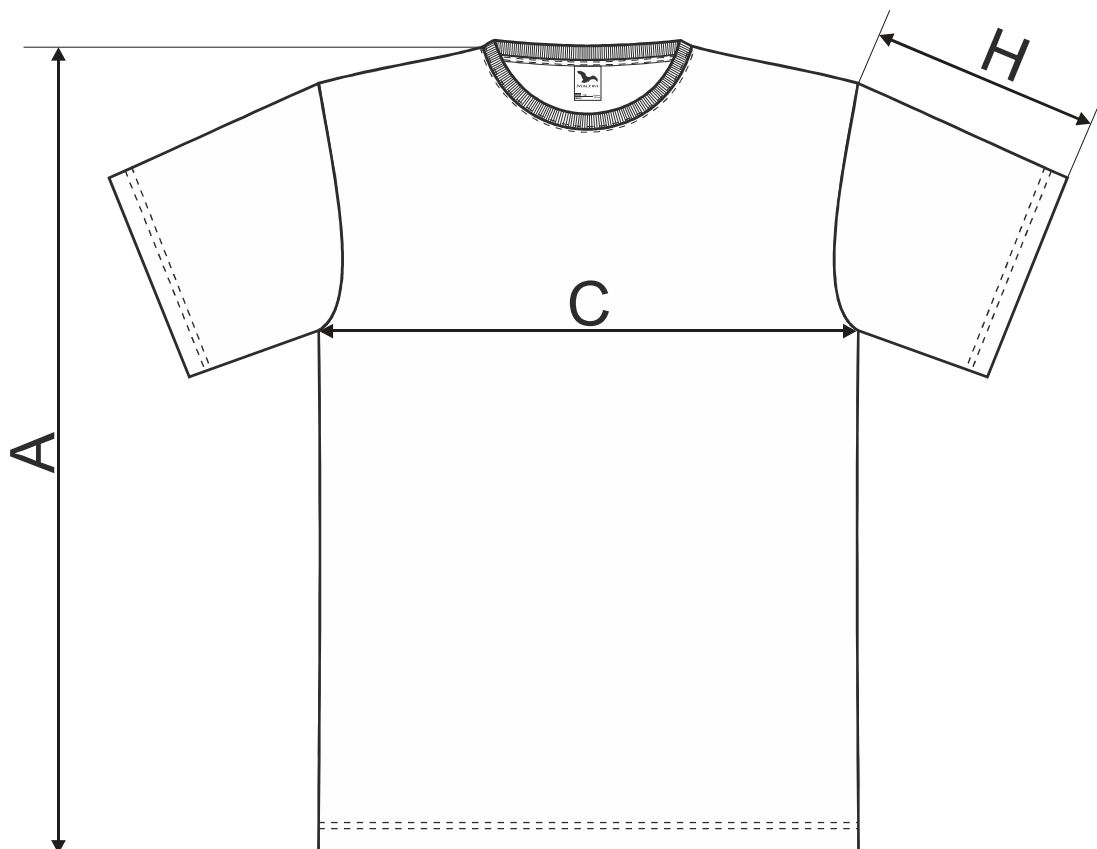

1.TURNUS - DĚTSKÉ

SIZE SPECIFICATION [cm]

size	4	6	8	10	12	(yrs)
A	43	46	52	58	64	
C	34	37	40	43	46	
H	11	13	15	16	17	

All size specifications listed are in cm. Accepted tolerance of up to ± 5 %.

Barvy 03, 12 / Colours 03, 12:

Ostatní / Other colours:

1.TURNUS - DÁMSKÉ

SIZE SPECIFICATION [cm]

size	XS	S	M	L	XL	2XL	3XL
A	62	64	66	68,5	71	73,5	76
C	40	44	48	52	58	64	70
H	15,5	16,5	17,5	18,5	19,5	20,5	21,5

All size specifications listed are in cm. Accepted tolerance of up to ± 5 %.

Barvy 03, 12 / Colours 03, 12:

Ostatní / Other colours:

1.TURNUS - PÁNSKÉ

SIZE SPECIFICATION [cm]

size	XS	S	M	L	XL	2XL	3XL	4XL	5XL
A	68	70	72	74	76	78	81	84	87
C	43	47	51	55	59	64	70	76	82
H	18,5	19,5	20,5	21,5	22,5	23,5	24,5	25,5	26,5

All size specifications listed are in cm. Accepted tolerance of up to ± 5 %.

Barvy 03, 12 / Colours 03, 12:

Ostatní / Other colours: