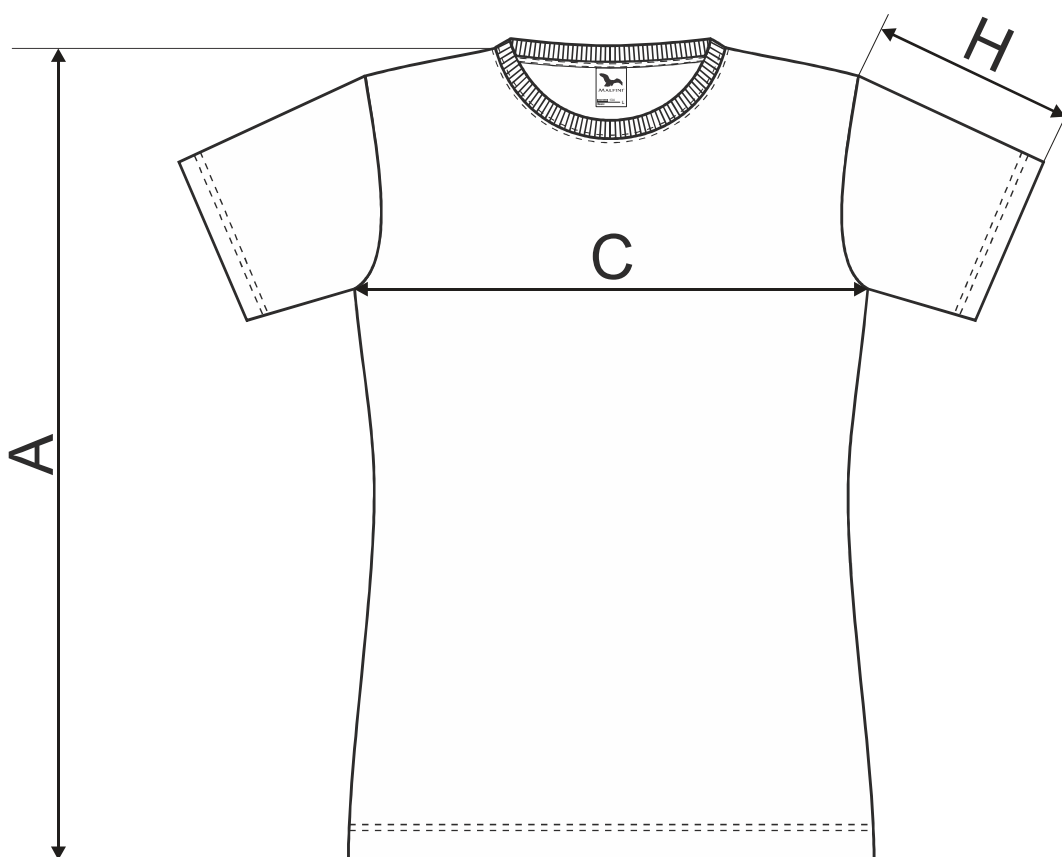

1.TURNUS - DĚTSKÉ

SIZE SPECIFICATION [cm]

size	4	6	8	10	12	(yrs)
A	43	46	52	58	64	
C	34	37	40	43	46	
H	11	13	15	16	17	

All size specifications listed are in cm. Accepted tolerance of up to ± 5 %.

Barvy 03, 12 / Colours 03, 12:

Ostatní / Other colours:

1.TURNUS - DÁMSKÉ

SIZE SPECIFICATION [cm]

size	XS	S	M	L	XL	2XL	3XL
A	62	64	66	68,5	71	73,5	76
C	40	44	48	52	58	64	70
H	15,5	16,5	17,5	18,5	19,5	20,5	21,5

All size specifications listed are in cm. Accepted tolerance of up to ± 5 %.

Barvy 03, 12 / Colours 03, 12:

Ostatní / Other colours:

1.TURNUS - PÁNSKÉ

SIZE SPECIFICATION [cm]

size	XS	S	M	L	XL	2XL	3XL	4XL	5XL
A	68	70	72	74	76	78	81	84	87
C	43	47	51	55	59	64	70	76	82
H	18,5	19,5	20,5	21,5	22,5	23,5	24,5	25,5	26,5

All size specifications listed are in cm. Accepted tolerance of up to ± 5 %.

Barvy 03, 12 / Colours 03, 12:

Ostatní / Other colours: