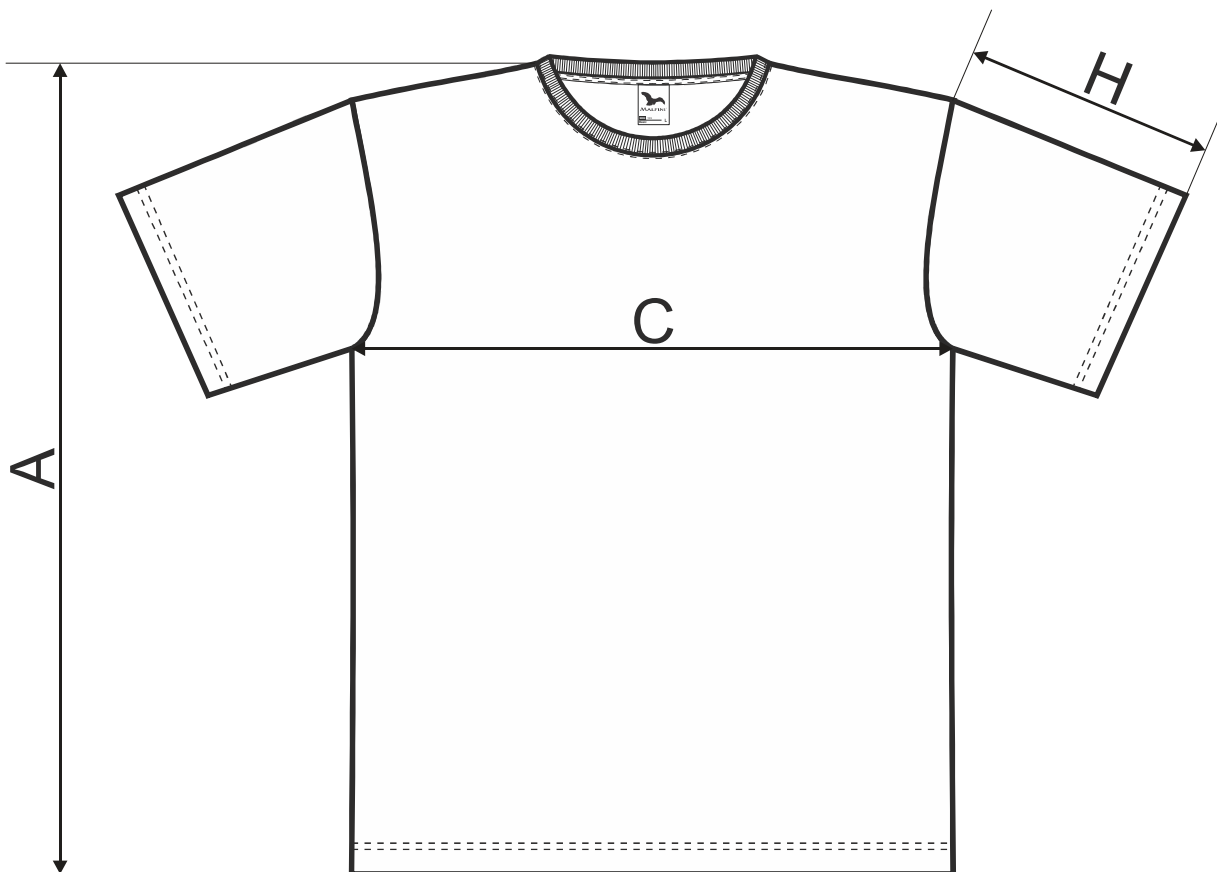

1.TURNUS - DĚTSKÉ

SIZE SPECIFICATION [cm]

size	4	6	8	10	12	(yrs)
A	43	46	52	58	64	
C	34	37	40	43	46	
H	11	13	15	16	17	

All size specifications listed are in cm. Accepted tolerance of up to ± 5 %.

Barvy 03, 12 / Colours 03, 12:

Ostatní / Other colours:

1.TURNUS - DÁMSKÉ

SIZE SPECIFICATION [cm]

size	XS	S	M	L	XL	2XL	3XL
A	62	64	66	68,5	71	73,5	76
C	40	44	48	52	58	64	70
H	15,5	16,5	17,5	18,5	19,5	20,5	21,5

All size specifications listed are in cm. Accepted tolerance of up to ± 5 %.

Barvy 03, 12 / Colours 03, 12:

Ostatní / Other colours:

1.TURNUS - PÁNSKÉ

SIZE SPECIFICATION [cm]

size	XS	S	M	L	XL	2XL	3XL	4XL	5XL
A	68	70	72	74	76	78	81	84	87
C	43	47	51	55	59	64	70	76	82
H	18,5	19,5	20,5	21,5	22,5	23,5	24,5	25,5	26,5

All size specifications listed are in cm. Accepted tolerance of up to ± 5 %.

Barvy 03, 12 / Colours 03, 12:

Ostatní / Other colours: